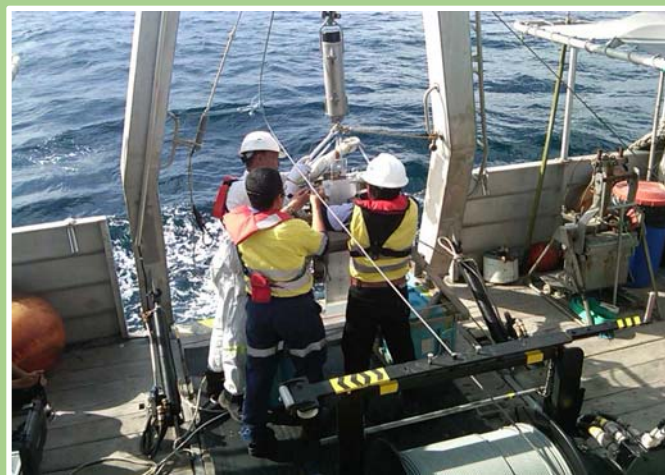

INTERIOR & FACILITIES

INQUIRY & CONTACT

PT.INDONUSA TENGGARA MARINE

jl.Raya Pelabuhan Benoa, Zona Marina, Bali - Indonesia

Ph: +62 361 710004 Fax: +62 361 722236

email : info@indonusa-marine.net