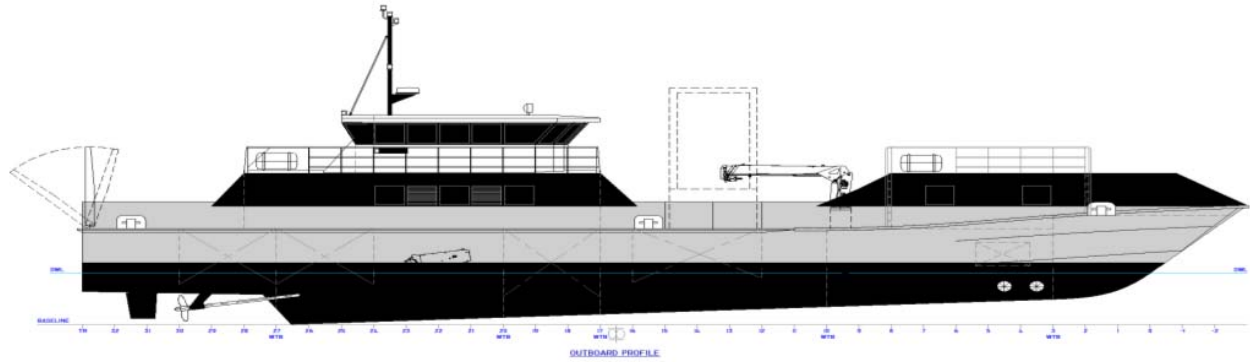

GENERAL ARRANGEMENT

INQUIRY & CONTACT
PT.INDONUSA TENGGARA MARINE
Jl.Raya Pelabuhan Benoa, Zona Marina, Bali - Indonesia
Ph: +62 361 710004 Fax: +62 361 722236
email : info@indonusa-marine.net