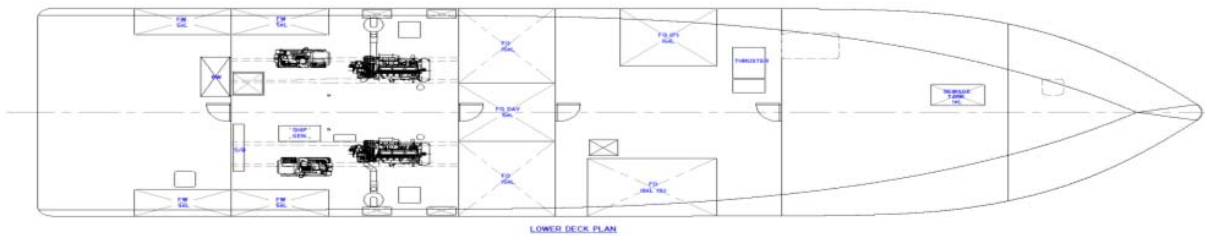

GENERAL ARRANGEMENT

INQUIRY & CONTACT
PT.INDONUSA TENGGARA MARINE
Jl.Raya Pelabuhan Benoa, Zona Marina, Bali - Indonesia
Ph: +62 361 710004 Fax: +62 361 722236
email : info@indonusa-marine.net