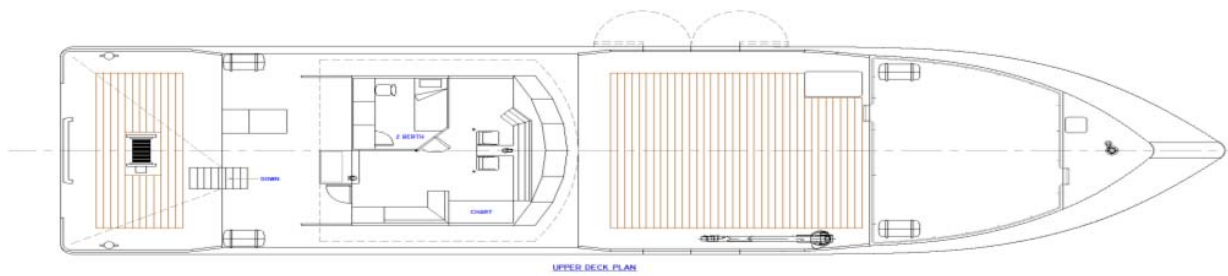

GENERAL ARRANGEMENT

INQUIRY & CONTACT
PT.INDONUSA TENGGARA MARINE
Jl.Raya Pelabuhan Benoa, Zona Marina, Bali - Indonesia
Ph: +62 361 710004 Fax: +62 361 722236
email : info@indonusa-marine.net