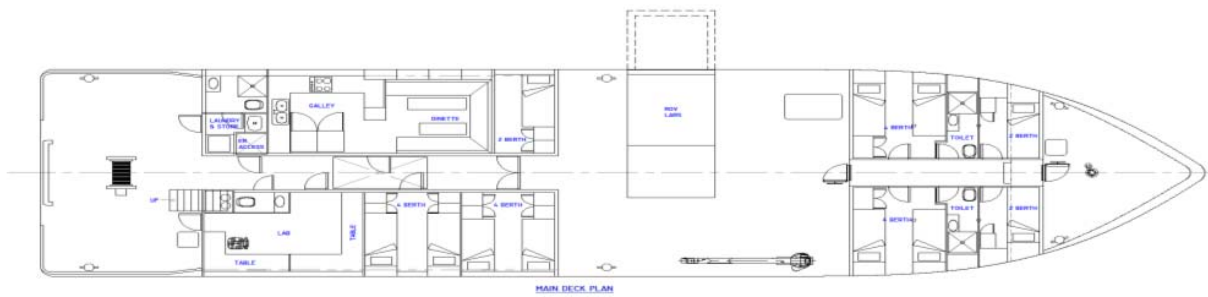

GENERAL ARRANGEMENT

INQUIRY & CONTACT
PT.INDONUSA TENGGARA MARINE
Jl.Raya Pelabuhan Benoa, Zona Marina, Bali - Indonesia
Ph: +62 361 710004 Fax: +62 361 722236
email : info@indonusa-marine.net